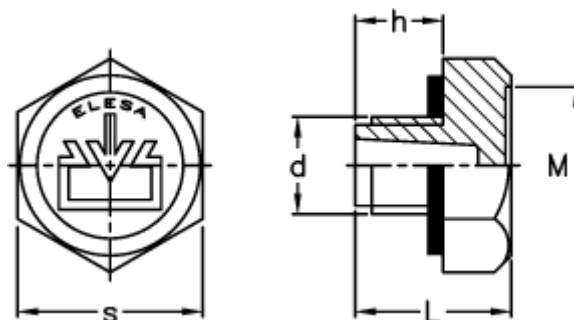

Data Sheet

Article number: 2311059986
Description: E+G Oil Plug
TSD.1 1/4, red

Measures

d	= G 1 1/4
h	= 14
L	= 24
M	= 38.0
s	= 46
Tightening torque N m = 15 to 18	